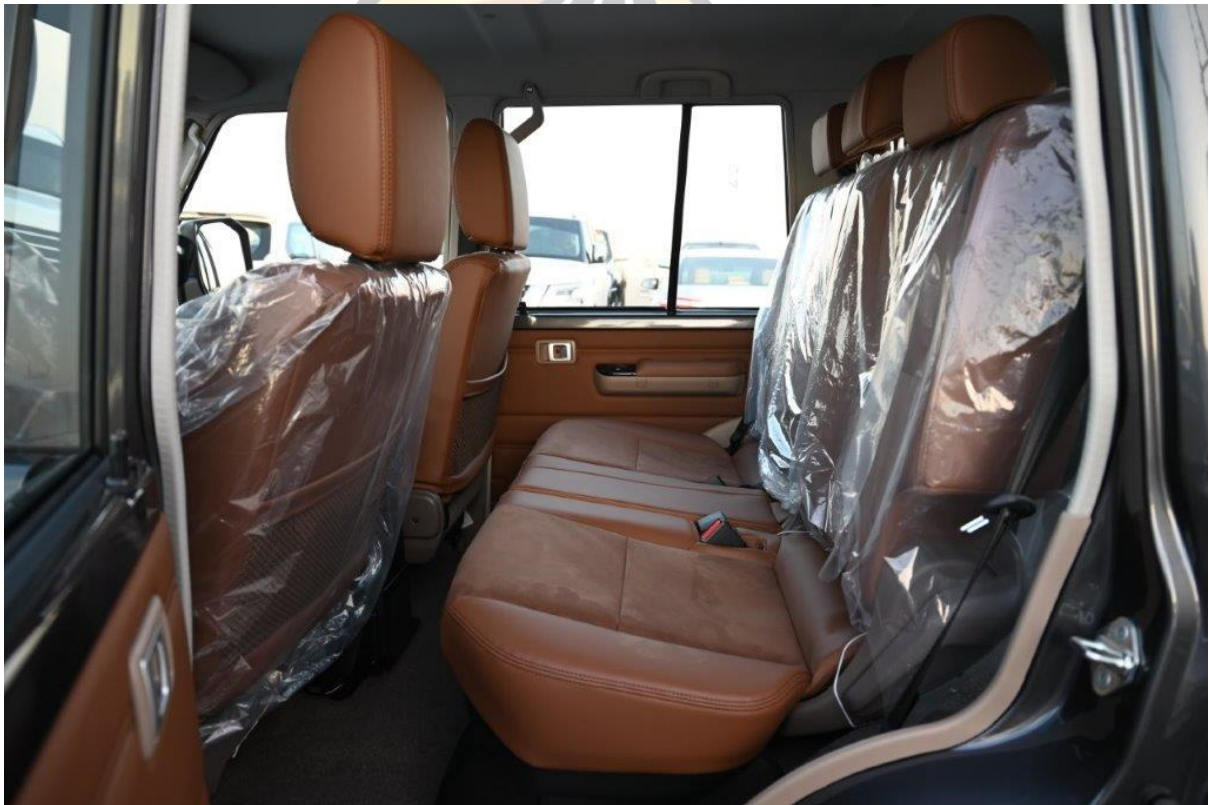

SAHARA MOTORS FZE
+971561144253, +971544400938

YOUR DREAM CAR STORE
www.saharamotorsfze.com

Showroom 19, DAZ (DUCAMZ), Ras Al Khor - Dubai - United Arab Emirates
 info@saharamotorsfze.com
 +971561144253, +971544400938